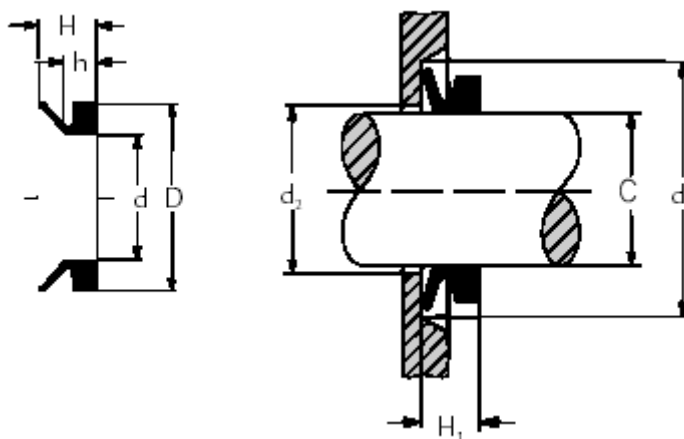

Article number: 17950140

Description: KLEE V-ring VA 50-140 NBR 60

Measures

C = 135-145

d = 126

D = 140.0

d₁ = C+21

d₂ = C+4

h = 7.9

H = 12.8

H₁ = 10,5 +/- 1,5